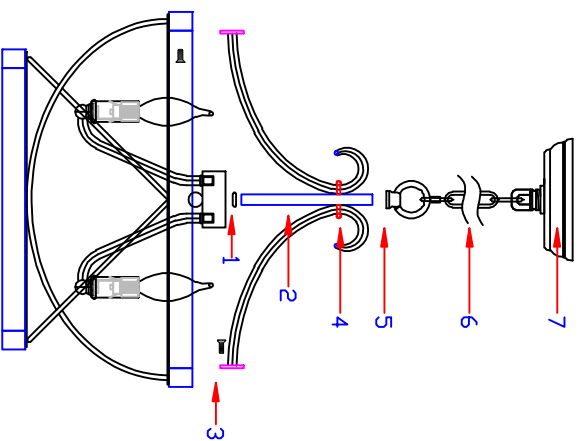

Oaks Decor

FC4059-5

Cautions of installation

Install the bulbs

Hold the bulb firmly (you should not touch the hardware part in case of electric shock) and then install it clockwise till it is firm

1. Open the carton and check the lamp, if there are something wrong, please contact the seller.
2. Install the lamp according to the illustration.

Show the diagram

The positive view

The main view

FC4059-5