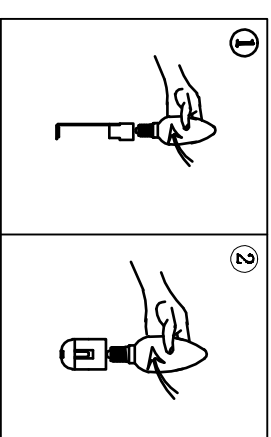

Oaks Decor

FC4059-5

Cautions of installation

Install the bulbs

Hold the bulb firmly (you should not touch the hardware part in case of electric shock) and then install it clockwise till it is firm

1. Open the carton and check the lamp, if there are something wrong, please contact the seller.
2. Install the lamp according to the illustration.

Show the diagram

The positive view

The main view

FC4059-5