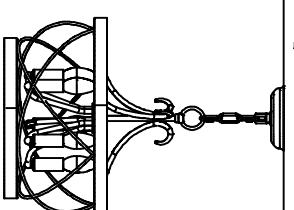

Oaks Decor

FC4059-5

Cautions of installation

Install the bulbs

Hold the bulb firmly (you should not touch the hardware part in case of electric shock) and then install it clockwise till it is firm

1. Open the carton and check the lamp, if there are something wrong, please contact the seller.
2. Install the lamp according to the illustration.

Show the diagram

The positive view

The main view

FC4059-5