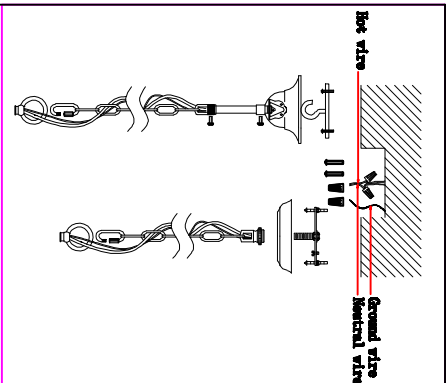

Oaks Decor

FC4059-5

Cautions of installation

Install the bulbs

Hold the bulb firmly (you should not touch the hardware part in case of electric shock) and then install it clockwise till it is firm

1. Open the carton and check the lamp, if there are something wrong, please contact the seller.
2. Install the lamp according to the illustration.

Show the diagram

The positive view

The main view

FC4059-5