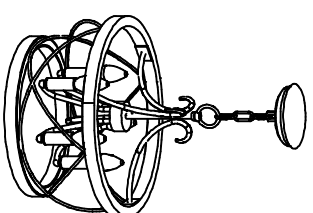

Oaks Decor

FC4059-5

Cautions of installation

Install the bulbs

Hold the bulb firmly (you should not touch the hardware part in case of electric shock) and then install it clockwise till it is firm

1. Open the carton and check the lamp, if there are something wrong, please contact the seller.
2. Install the lamp according to the illustration.

Show the diagram

The positive view

The main view

FC4059-5