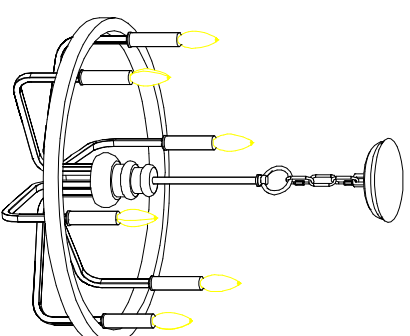

Oaks Décor

FC4057-6

Cautions of installation

Install the bulbs

Hold the bulb firmly (you should not touch the hardware part in case of electric shock) and then install it clockwise till it is firm

1. Open the carton and check the lamp, if there are something wrong, please contact the seller.
2. Install the lamp according to the illustration.

Show the diagram

The positive view

The main view

FC4057-6