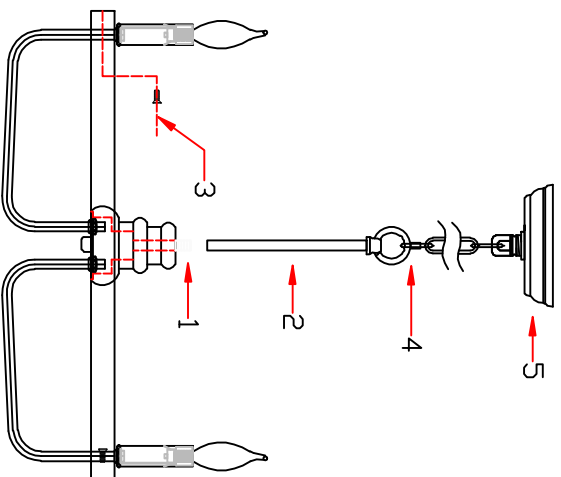

Oaks Décor

FC4057-6

Cautions of installation

Install the bulbs

Hold the bulb firmly (you should not touch the hardware part in case of electric shock) and then install it clockwise till it is firm

1. Open the carton and check the lamp, if there are something wrong, please contact the seller.
2. Install the lamp according to the illustration.

Show the diagram

The positive view

The main view

FC4057-6