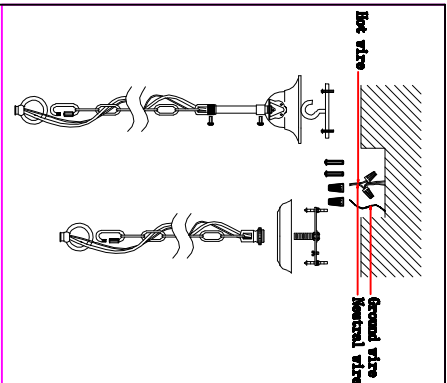

Oaks Décor

FC4057-6

Cautions of installation

Install the bulbs

Hold the bulb firmly (you should not touch the hardware part in case of electric shock) and then install it clockwise till it is firm

1. Open the carton and check the lamp, if there are something wrong, please contact the seller.
2. Install the lamp according to the illustration.

Show the diagram

The positive view

The main view

FC4057-6