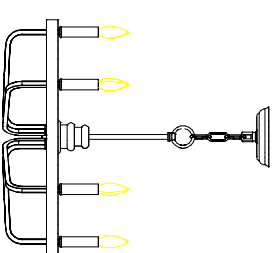

Oaks Décor

FC4057-6

Cautions of installation

Install the bulbs

Hold the bulb firmly (you should not touch the hardware part in case of electric shock) and then install it clockwise till it is firm

1. Open the carton and check the lamp, if there are something wrong, please contact the seller.
2. Install the lamp according to the illustration.

Show the diagram

The positive view

The main view

FC4057-6