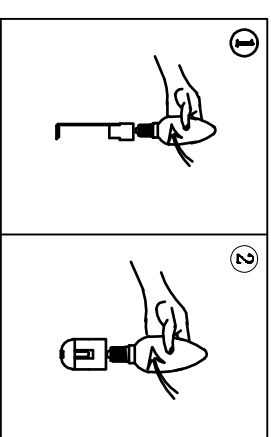

Oaks Décor

FC4057-6

Cautions of installation

Install the bulbs

Hold the bulb firmly (you should not touch the hardware part in case of electric shock) and then install it clockwise till it is firm

1. Open the carton and check the lamp, if there are something wrong, please contact the seller.
2. Install the lamp according to the illustration.

Show the diagram

The positive view

The main view

FC4057-6