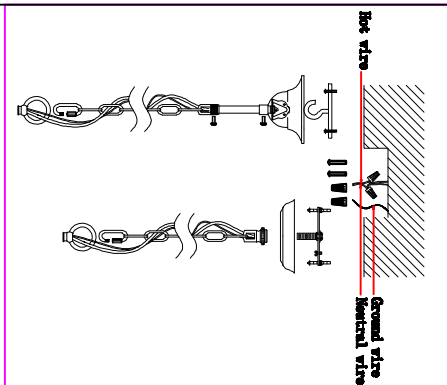

Oaks Decor

FC4056-6

Cautions of installation

Install the bulbs

Hold the bulb firmly

(you should not touch the hardware part in case of electric shock) and then install it clockwise till it is firm

1. Open the carton and check the lamp, if there are something wrong, please contact the seller.
2. Install the lamp according to the illustration.

Show the diagram

The positive view

The main view

FC4056-6