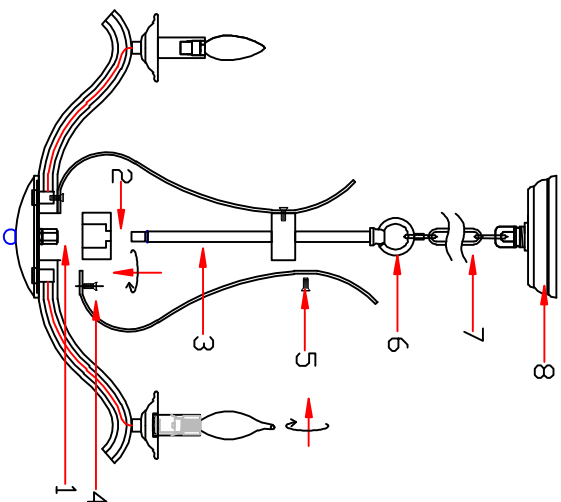

Oaks Decor

FC4056-6

Cautions of installation

Install the bulbs

Hold the bulb firmly

(you should not touch the hardware part in case of electric shock) and then install it clockwise till it is firm

1. Open the carton and check the lamp, if there are something wrong, please contact the seller.
2. Install the lamp according to the illustration.

Show the diagram

The positive view

The main view

FC4056-6