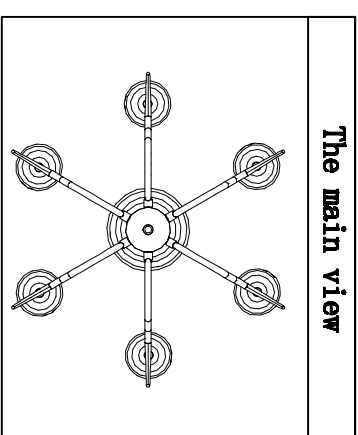

Oaks Decor

FC4055-6

Cautions of installation

Install the bulbs

Hold the bulb firmly (you should not touch the hardware part in case of electric shock) and then install it clockwise if it is firm

1. Open the carton and check the lamp, if there are something wrong, please contact the seller.
2. Install the lamp according to the illustration.

Show the diagram

The positive view

The main view

FC4055-6