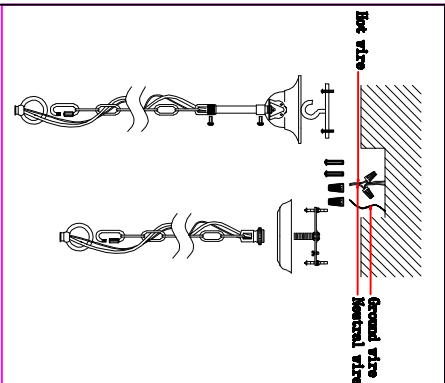

Oaks Decor

FC4055-6

Cautions of installation

Install the bulbs

Hold the bulb firmly (you should not touch the hardware part in case of electric shock) and then install it clockwise if it is firm

1. Open the carton and check the lamp, if there are something wrong, please contact the seller.
2. Install the lamp according to the illustration.

Show the diagram

The positive view

The main view

FC4055-6