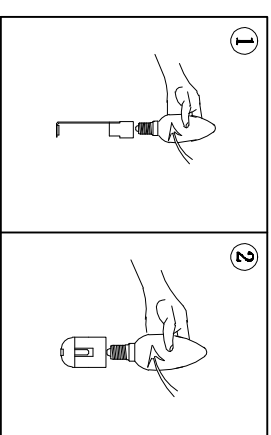

Oaks Decor

FC4055-6

Cautions of installation

Install the bulbs

Hold the bulb firmly (you should not touch the hardware part in case of electric shock) and then install it clockwise if it is firm

1. Open the carton and check the lamp, if there are something wrong, please contact the seller.
2. Install the lamp according to the illustration.

Show the diagram

The positive view

The main view

FC4055-6