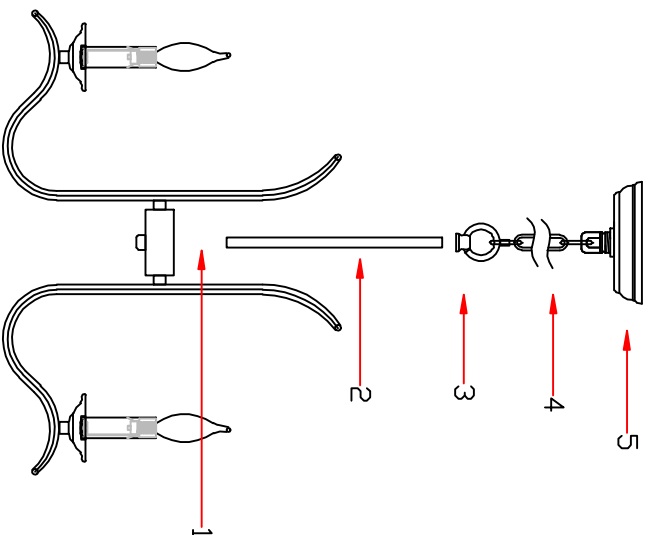

Oaks Decor

FC4055-6

Cautions of installation

Install the bulbs

Hold the bulb firmly (you should not touch the hardware part in case of electric shock) and then install it clockwise if it is firm

1. Open the carton and check the lamp, if there are something wrong, please contact the seller.
2. Install the lamp according to the illustration.

Show the diagram

The positive view

The main view

FC4055-6