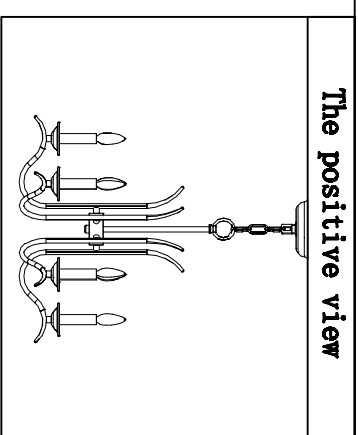

Oaks Decor

FC4055-6

Cautions of installation

Install the bulbs

Hold the bulb firmly (you should not touch the hardware part in case of electric shock) and then install it clockwise if it is firm

1. Open the carton and check the lamp, if there are something wrong, please contact the seller.
2. Install the lamp according to the illustration.

Show the diagram

The positive view

The main view

FC4055-6