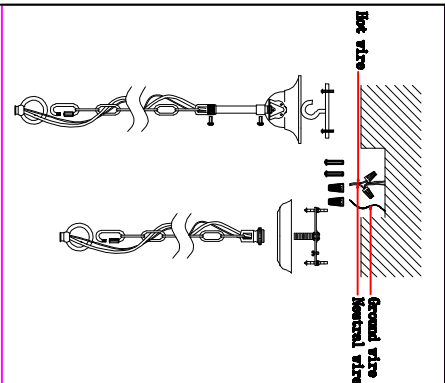

Oaks Decor

FC4054-5

Cautions of installation

Install the bulbs

Hold the bulb firmly
(you should not touch the
hardware part in case of
electric shock) and then install
it clockwise till it is firm

1. Open the carton and check the lamp, if there are something wrong, please contact the seller.
2. Install the lamp according to the illustration.

Show the diagram

The positive view

The main view

FC4054-5