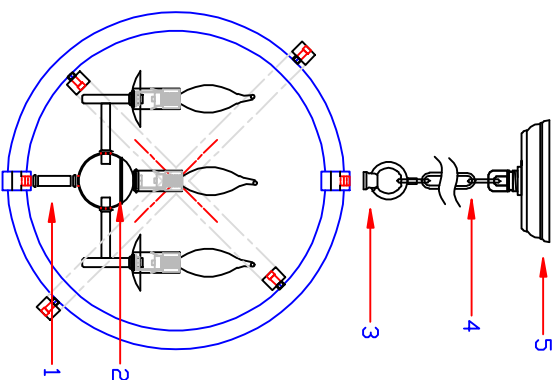

Oaks Decor

FC4054-5

Cautions of installation

Install the bulbs

Hold the bulb firmly
(you should not touch the
hardware part in case of
electric shock) and then install
it clockwise till it is firm

1. Open the carton and check the lamp, if there are something wrong, please contact the seller.
2. Install the lamp according to the illustration.

Show the diagram

The positive view

The main view

FC4054-5