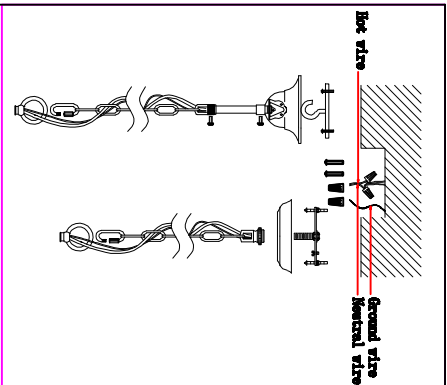

Oaks Decor

FC4050-6

Cautions of installation

Install the bulbs

Hold the bulb firmly (you should not touch the hardware part in case of electric shock) and then install it clockwise if it is firm

1. Open the carton and check the lamp, if there are something wrong, please contact the seller.
2. Install the lamp according to the illustration.

Show the diagram

The positive view

The main view

FC4050-6