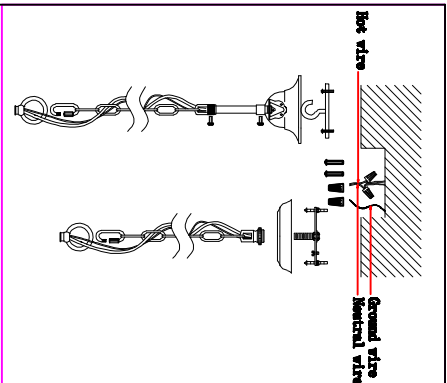

Oaks Decor

FC4043-5

Cautions of installation

Install the bulbs

Hold the bulb firmly

(You should not touch the hardware part in case of electric shock) and then install it clockwise till it is firm

1. Open the carton and check the lamp, if there are something wrong, please contact the seller.
2. Install the lamp according to the illustration.

Show the diagram

The positive view

The main view

FC4043-5