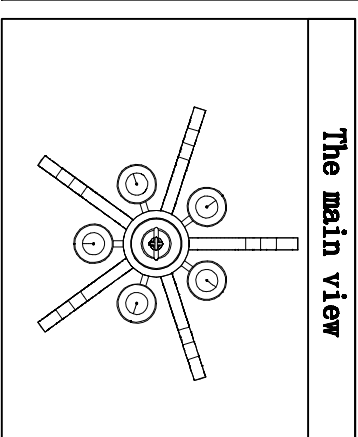

Oaks Decor

FC4043-5

Cautions of installation

Install the bulbs

Hold the bulb firmly

(You should not touch the hardware part in case of electric shock) and then install it clockwise till it is firm

1. Open the carton and check the lamp, if there are something wrong, please contact the seller.
2. Install the lamp according to the illustration.

Show the diagram

The positive view

The main view

FC4043-5