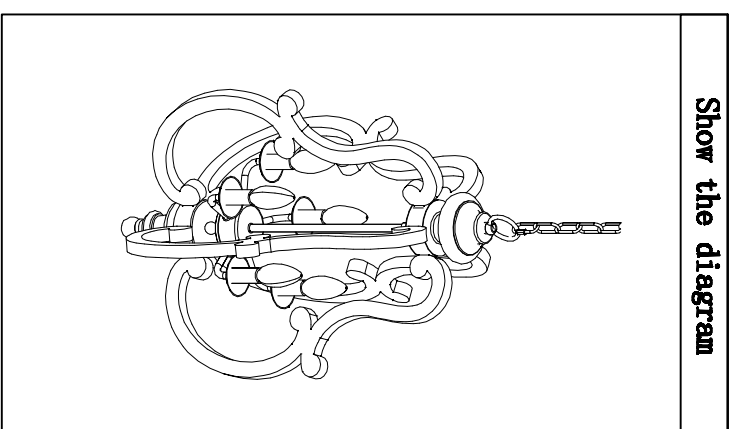

Oaks Decor

FC4043-5

Cautions of installation

Install the bulbs

Hold the bulb firmly

(You should not touch the hardware part in case of electric shock) and then install it clockwise till it is firm

1. Open the carton and check the lamp, if there are something wrong, please contact the seller.
2. Install the lamp according to the illustration.

Show the diagram

The positive view

The main view

FC4043-5