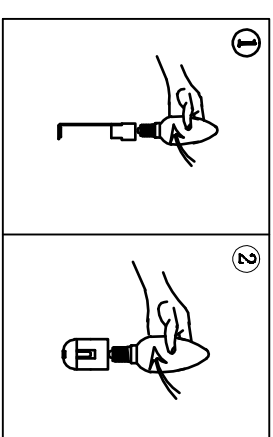

Oaks Decor

FC4043-5

Cautions of installation

Install the bulbs

Hold the bulb firmly

(You should not touch the hardware part in case of electric shock) and then install it clockwise till it is firm

1. Open the carton and check the lamp, if there are something wrong, please contact the seller.
2. Install the lamp according to the illustration.

Show the diagram

The positive view

The main view

FC4043-5