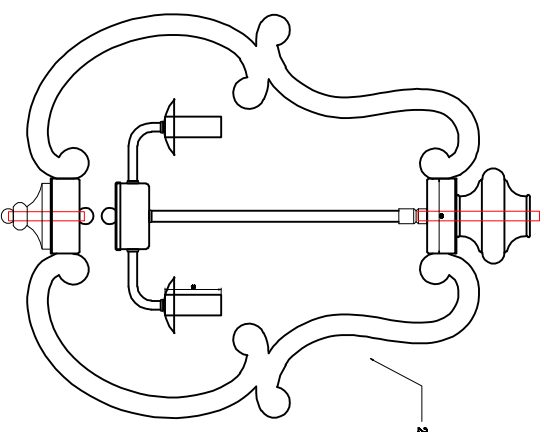

Oaks Decor

FC4043-5

Cautions of installation

Install the bulbs

Hold the bulb firmly

(You should not touch the hardware part in case of electric shock) and then install it clockwise till it is firm

1. Open the carton and check the lamp, if there are something wrong, please contact the seller.
2. Install the lamp according to the illustration.

Show the diagram

The positive view

The main view

FC4043-5