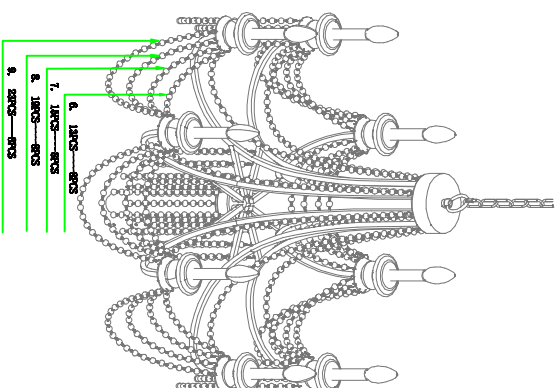

## Cautions of installation

### Install the bulbs

Hold the bulb firmly (you should not touch the hardware part in case of electric shock) and then install it clockwise till it is firm

1. Open the carton and check the lamp, if there are something wrong, please contact the seller.
2. Install the lamp according to the illustration.

Show the diagram

The positive view

The main view

FC4042-8