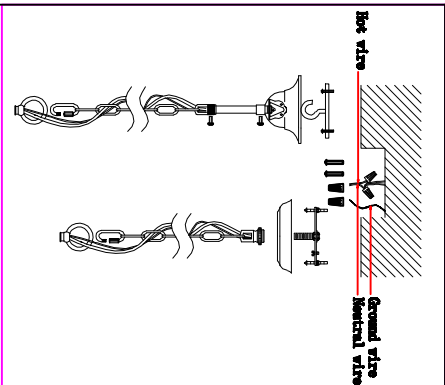

Oaks Décor

FC4042-8

Cautions of installation

Install the bulbs

Hold the bulb firmly (you should not touch the hardware part in case of electric shock) and then install it clockwise till it is firm

1. Open the carton and check the lamp, if there are something wrong, please contact the seller.
2. Install the lamp according to the illustration.

Show the diagram

The positive view

The main view

FC4042-8