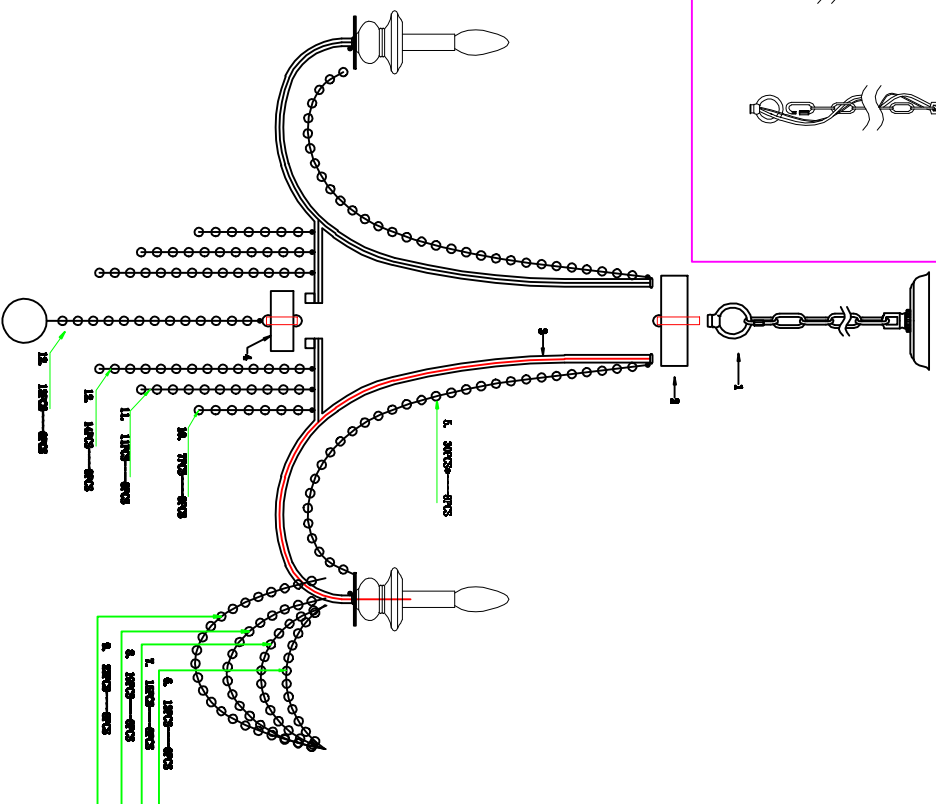

# Oaks Décor

FC4042-8

## Cautions of installation

### Install the bulbs

Hold the bulb firmly (you should not touch the hardware part in case of electric shock) and then install it clockwise till it is firm

1. Open the carton and check the lamp, if there are something wrong, please contact the seller.
2. Install the lamp according to the illustration.

Show the diagram

The positive view

The main view

FC4042-8