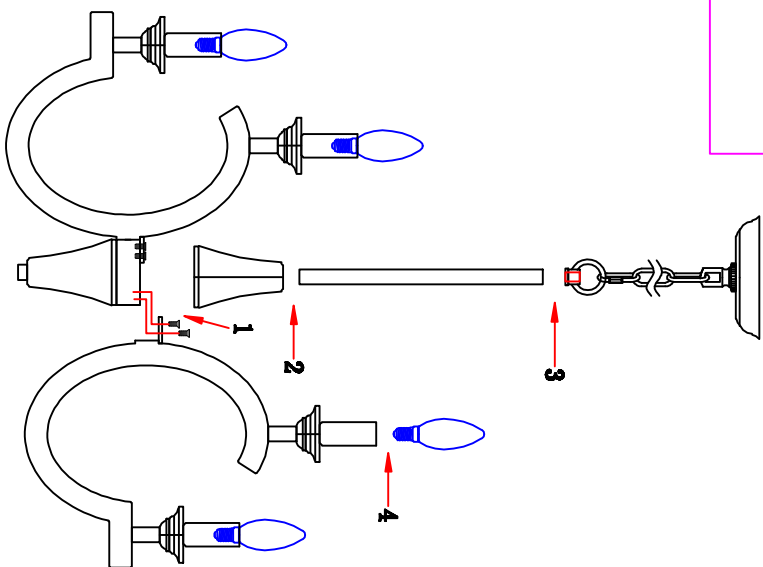

# Oaks Decor

FC4038-10

## Cautions of installation

### Install the bulbs

Hold the bulb firmly (you should not touch the hardware part in case of electric shock) and then install it clockwise till it is firm

1. Open the carton and check the lamp, if there are something wrong, please contact the seller.
2. Install the lamp according to the illustration.

Show the diagram

The positive view

The main view

FC4038-10