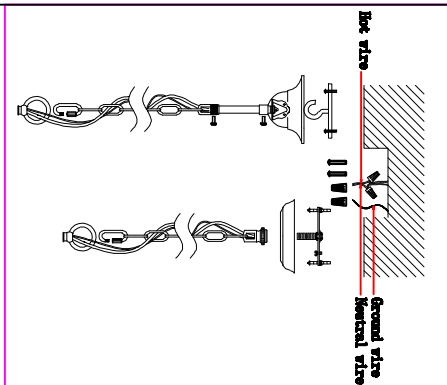

Oaks Decor

FC4038-10

Cautions of installation

Install the bulbs

Hold the bulb firmly (you should not touch the hardware part in case of electric shock) and then install it clockwise till it is firm

1. Open the carton and check the lamp, if there are something wrong, please contact the seller.
2. Install the lamp according to the illustration.

Show the diagram

The positive view

The main view

FC4038-10