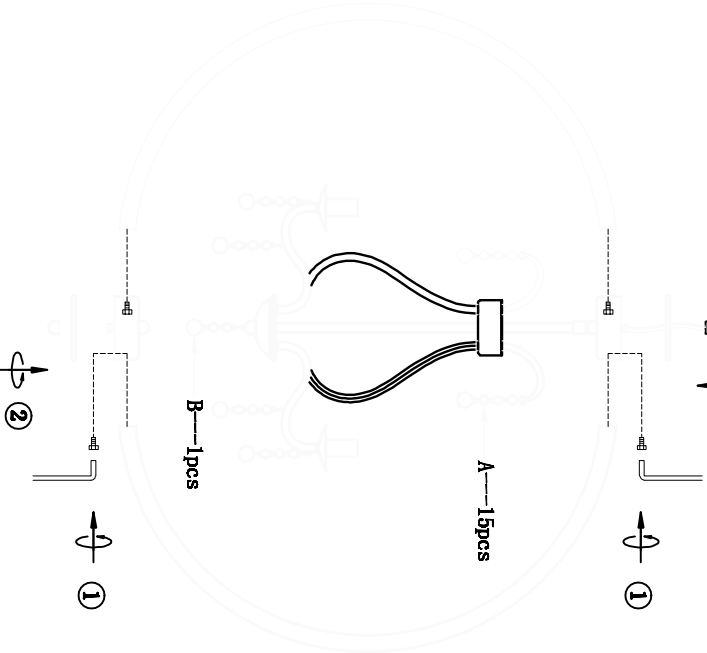

# Oaks Décor

FC4033-5

## Cautions of installation

### Install the bulbs

Hold the bulb firmly (you should not touch the hardware part in case of electric shock) and then install it clockwise till it is firm

If you have any questions, or any parts missing, damaged or malfunction, it is not necessary to uninstall and return it back. Please contact us directly for professional and fast help: [Support@OaksDecor.com](mailto:Support@OaksDecor.com)