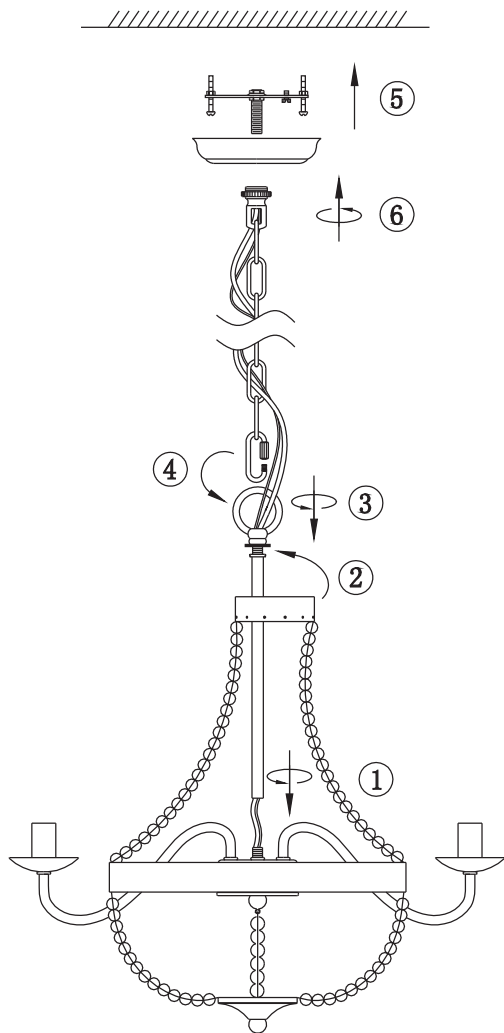

# Oaks Decor

FC4020-6

## Cautions of installation

### Install the bulbs

Hold the bulb firmly (you should not touch the hardware part in case of electric shock) and then install it clockwise till it is firm

If you have any questions, or any parts missing, damaged or malfunction, it is not necessary to uninstall and return it back. Please contact us directly for professional and fast help: [Support@OaksDecor.com](mailto:Support@OaksDecor.com)