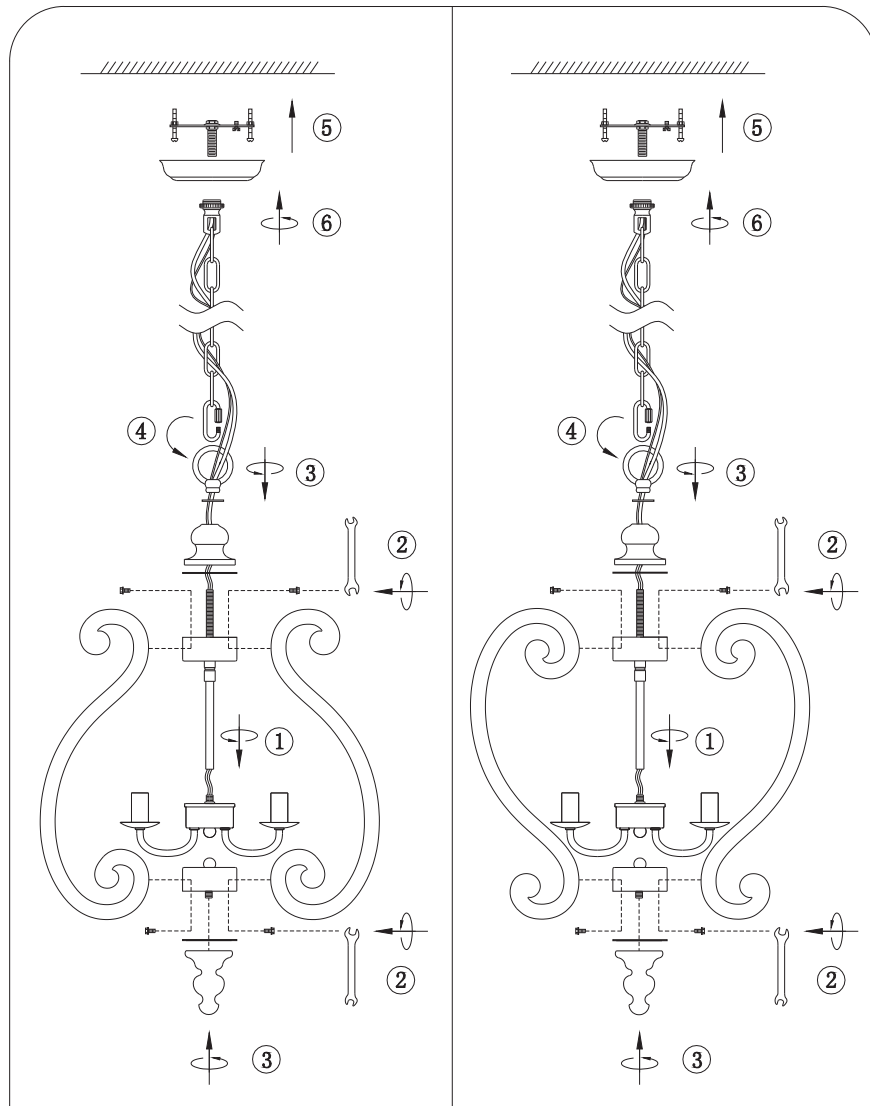

# Oaks Decor

FC4019-5

## Cautions of installation

### Install the bulbs

Hold the bulb firmly  
(you should not touch the  
hardware part in case of  
electric shock) and then install  
it clockwise till it is firm

If you have any questions, or any parts missing,  
damaged or malfunction, it is not necessary to uninstall  
and return it back.