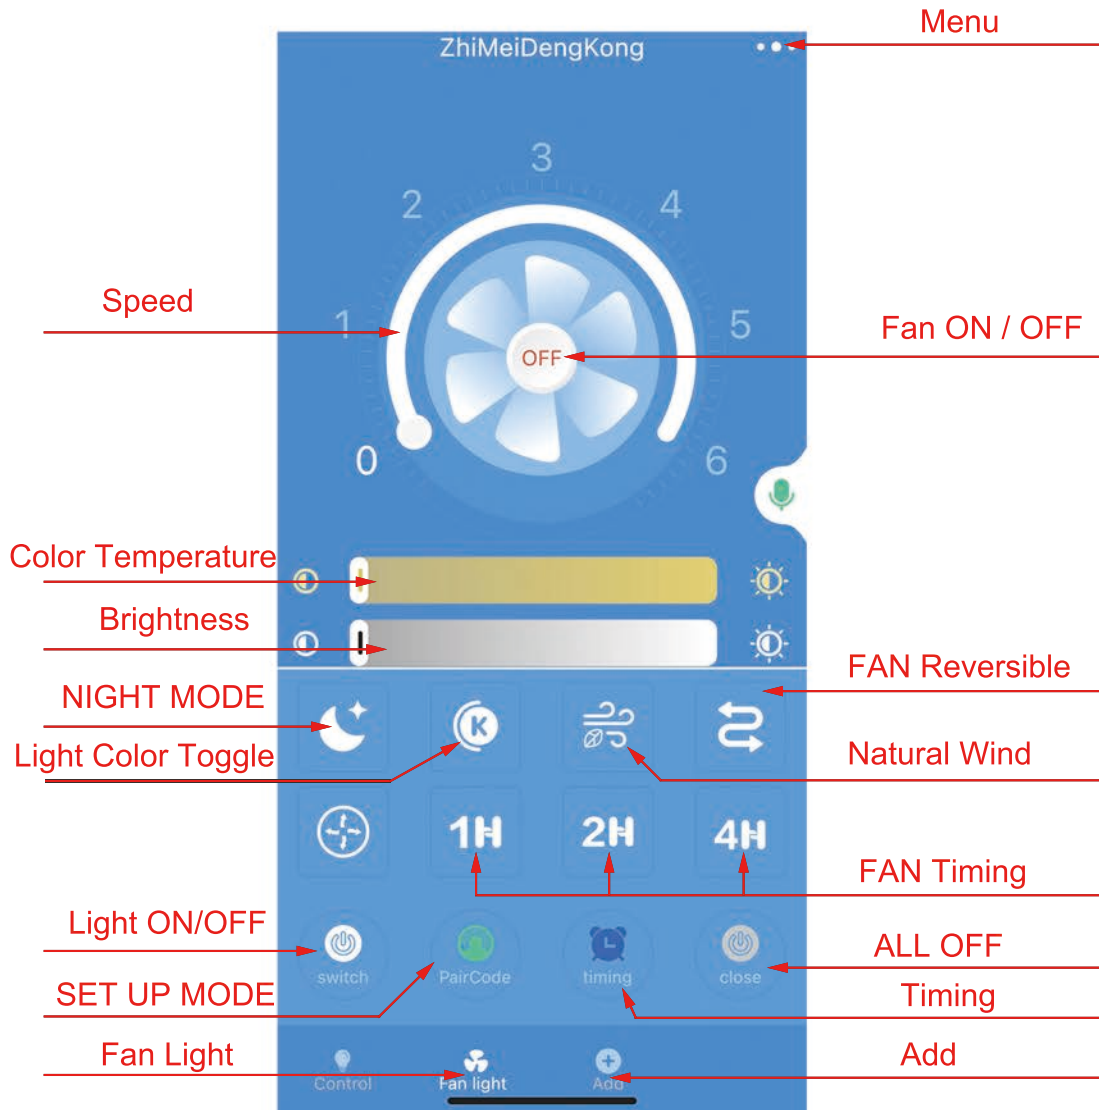

APP Instructions

Scan QR code and download APP
Support IOS and Android

Note: If your APP interface is displayed in Chinese, click the menu in the upper right corner to switch languages

If you have any further questions, please contact us directly for professional help with your order number