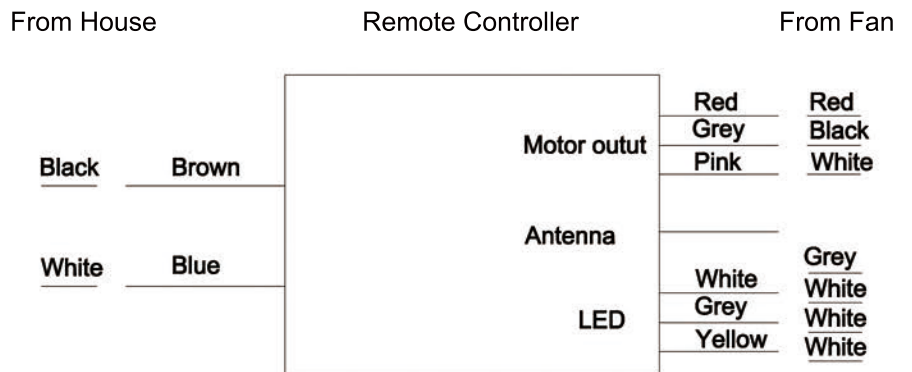

## Before Installation:

- a) Please do not install any dimmer switch, but it is available to use a simple "on/off" wall switch with the remote.
- b) If you purchased the dimmable ceiling fan and are willing to install a dimmer switch, please do not install this remote. It does not acknowledge installing both controls at the same time.

## Installation & Function

ALL OFF	ALL OFF
 ON OFF	Light ON/OFF
	Light Color Toggle
	Brightness
	Color Temperature
	SET UP MODE
	Starry Light (This feature is only for specific products)
F/R	FAN Reversible
H2/H4	FAN Timing
1/2/3/4/5/6	Speed / Fan ON
	Natural Wind
FAN OFF	FAN OFF